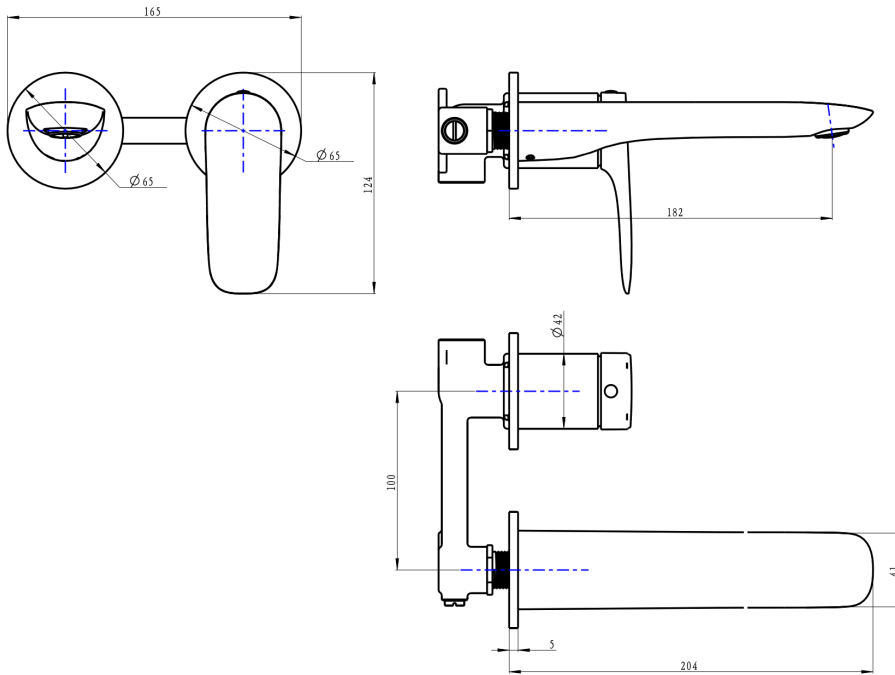

Curva 2-Plate Wall Basin or Bath Mixer

Brushed Nickel

Product Specifications

| | | | |
|-----------|----------------|----------------|----------------------------|
| Code | CUR-09-2P-BN | Trim Kit | CUR-09-2P-TK-BN (Included) |
| Barcode | 9339897015516 | Universal Body | UNI-200 (Included) |
| Material | Low Lead Brass | WELS Reg No | |
| Finish | Brushed Nickel | WELS Rating | |
| Cartridge | Kerox 35mm | WELS L/Min | |